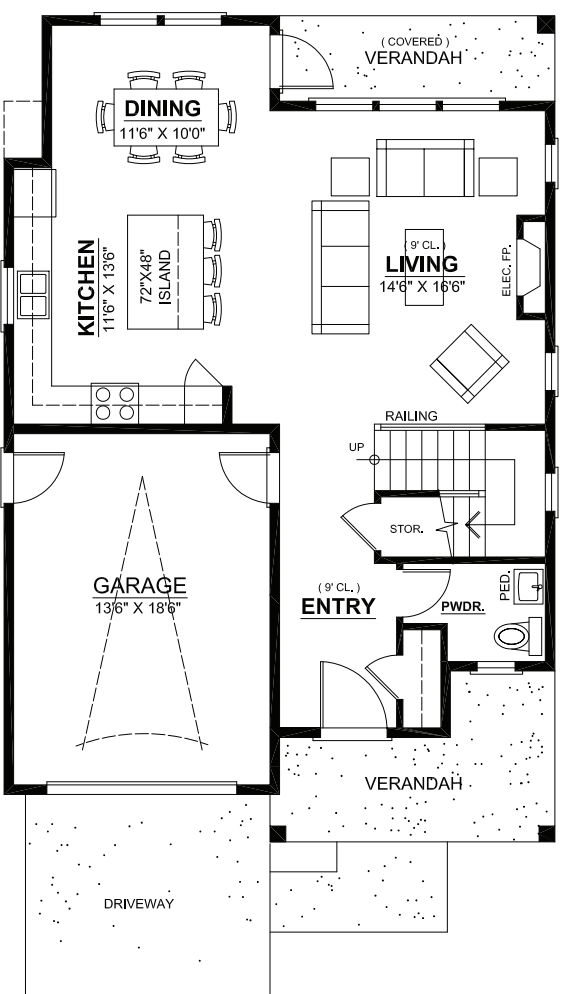

evelyn

3 Bedroom 2.5 Bath
Master with Ensuite

Total 1573 Sq Ft

Main Floor 770 Sq Ft

Upper Floor 803 Sq Ft

Check floor plans for details. The developers reserve the right to make modifications and changes to the information herein. Renderings, photos and sketches are representational and not accurate. Square footage is from architectural drawings. Dimensions, sizes, specifications, layouts and materials are approximate and subject to change without notice. E. & O.E.