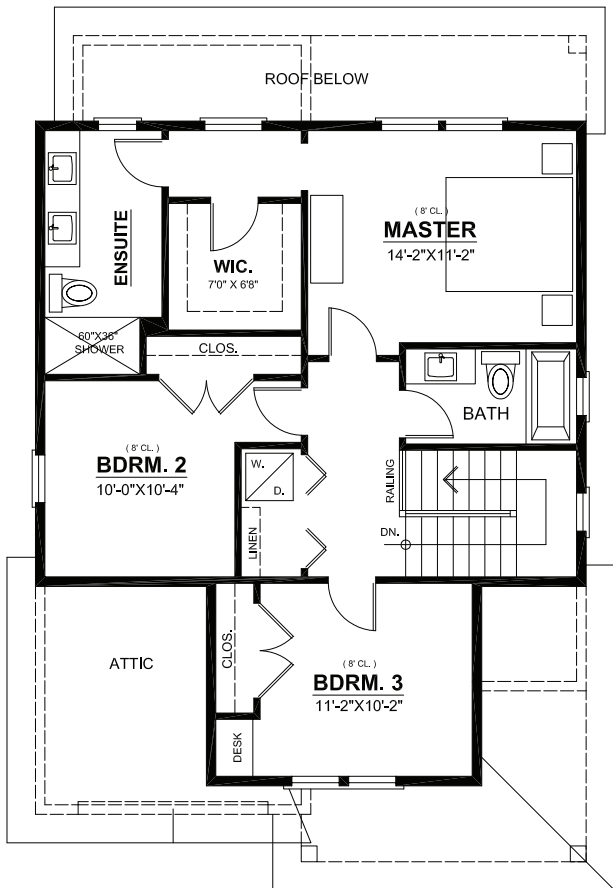

evelyn

3 Bedroom 2.5 Bath
Master with Ensuite

Total 1573 Sq Ft

Main Floor 770 Sq Ft

Upper Floor 803 Sq Ft

Check floor plans for details. The developers reserve the right to make modifications and changes to the information herein. Renderings, photos and sketches are representational and not accurate. Square footage is from architectural drawings. Dimensions, sizes, specifications, layouts and materials are approximate and subject to change without notice. E. & O.E.