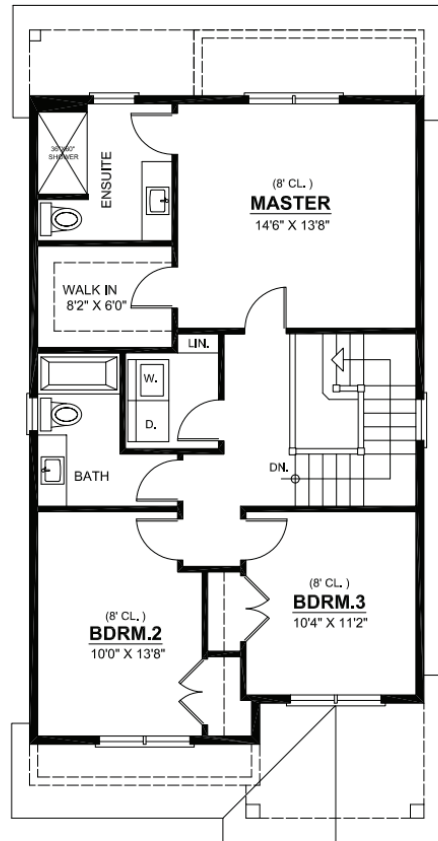

tofino 2

3 Bedroom 2.5 Bath
Master with Ensuite
Upstairs Laundry

Total 1566 Sq Ft

Main Floor 720 Sq Ft

Upper Floor 846 Sq Ft

Check floor plans for details. The developers reserve the right to make modifications and changes to the information herein. Renderings, photos and sketches are representational and not accurate. Square footage is from architectural drawings. Dimensions, sizes, specifications, layouts and materials are approximate and subject to change without notice. E. & O.E.