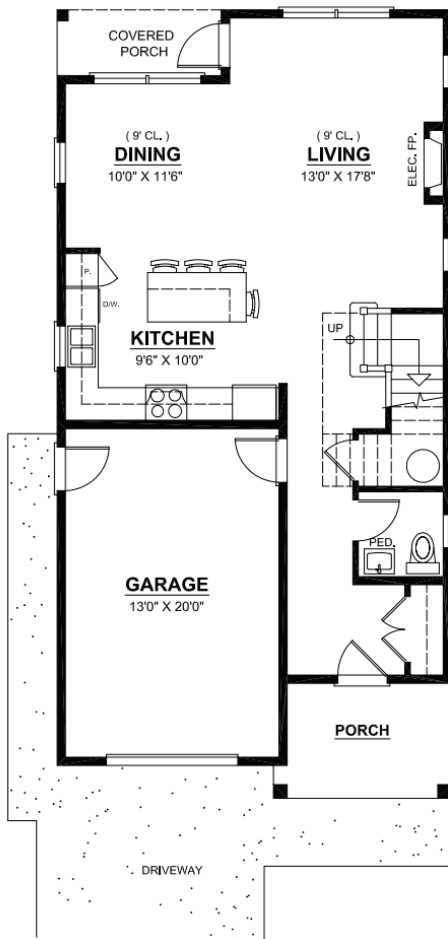

tofino 2

3 Bedroom 2.5 Bath
Master with Ensuite
Upstairs Laundry

Total 1566 Sq Ft

Main Floor 720 Sq Ft

Upper Floor 846 Sq Ft

Check floor plans for details. The developers reserve the right to make modifications and changes to the information herein. Renderings, photos and sketches are representational and not accurate. Square footage is from architectural drawings. Dimensions, sizes, specifications, layouts and materials are approximate and subject to change without notice. E. & O.E.